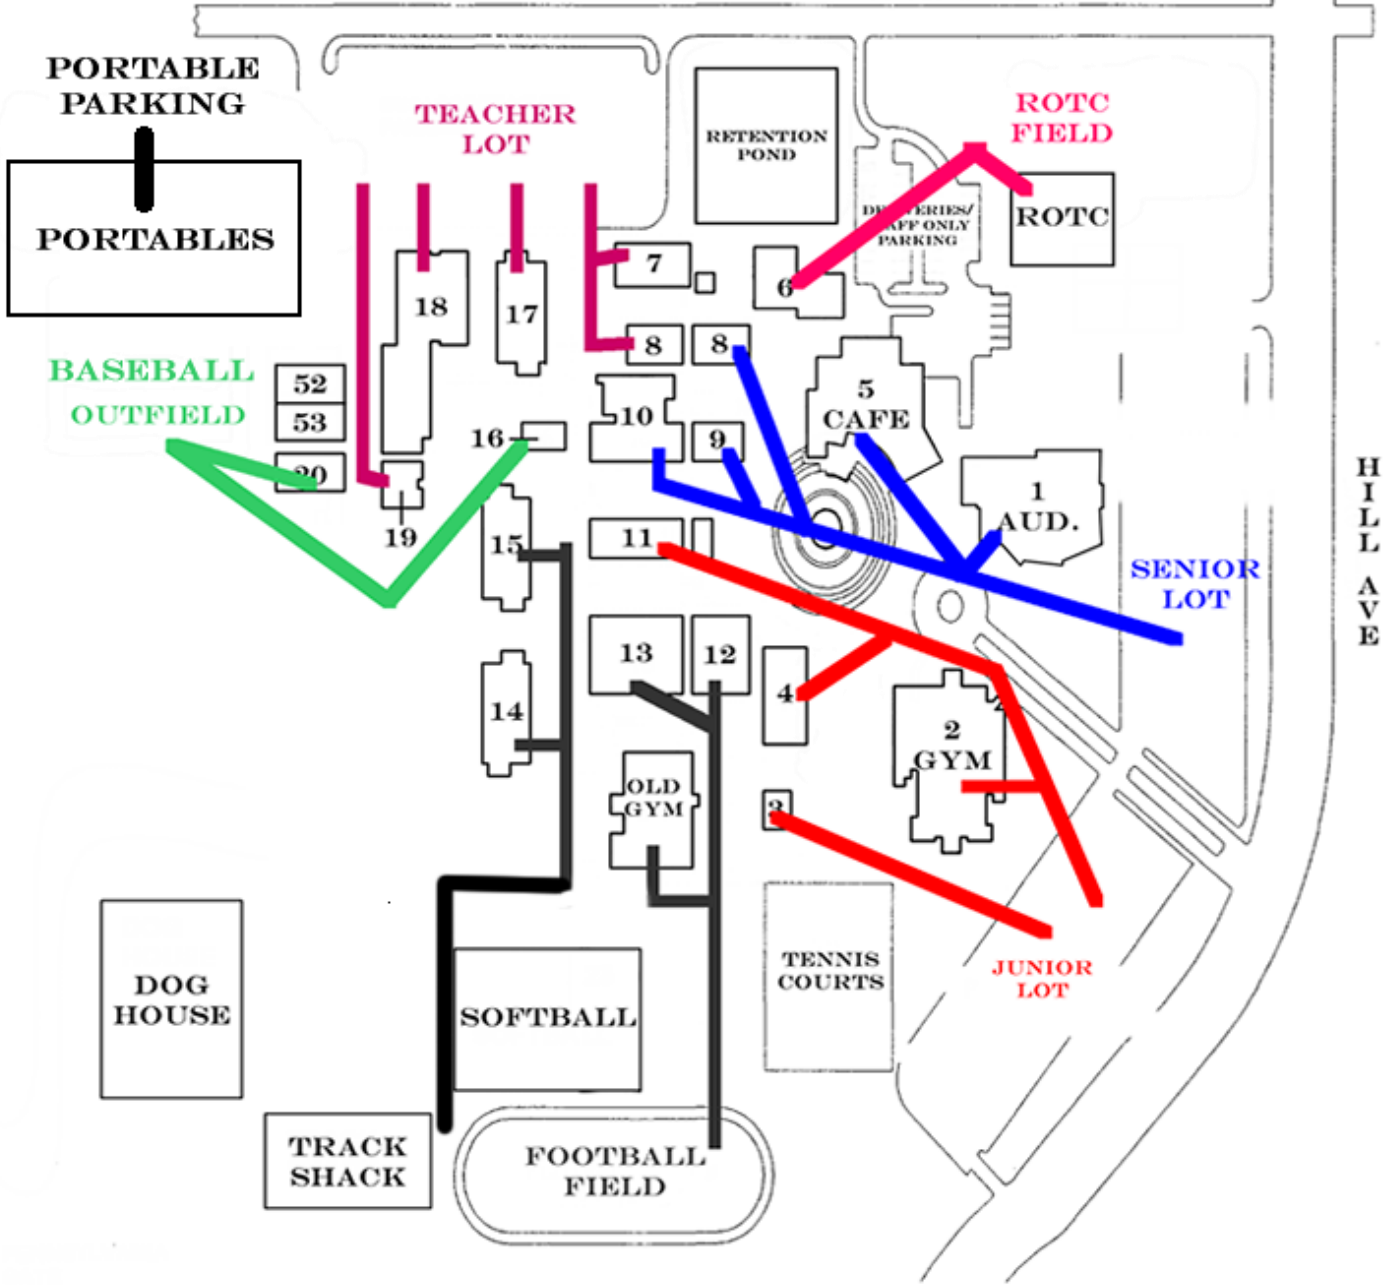

DeLand High School

EVACUATION MAP

PLYMOUTH AVE.

REPORT TO YOUR ASSIGNED AREA:

- 1 SENIOR LOT
- 2 JUNIOR LOT
- 3 JUNIOR LOT
- 4 JUNIOR LOT
- 5 SENIOR LOT
- 6 ROTC FIELD
- 7 TEACHER LOT
- 8 W TEACHER LOT
- 8 E SENIOR LOT
- 9 SENIOR LOT
- 10 SENIOR LOT
- 11 JUNIOR LOT
- 12 FOOTBALL FIELD
- 13 FOOTBALL FIELD
- 14 FOOTBALL FIELD
- 15 FOOTBALL FIELD
- 16 BASEBALL OUTFIELD
- 17 TEACHER LOT
- 18 TEACHER LOT
- 19 TEACHER LOT
- 20 BASEBALL OUTFIELD
- 52/53 BASEBALL OUTFIELD

● = You Are Here

H I L L
A V E